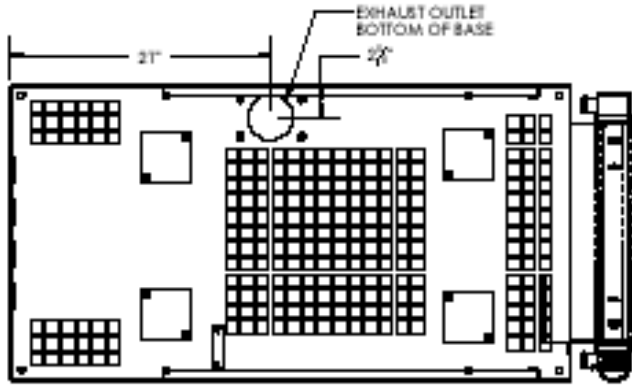

POWER TECHNOLOGY SOUTHEAST, INC.

WWW.POWERTECH-GEN.COM

800-760-0027

352-787-5545 FAX

LEESBURG, FLORIDA, U.S.A.

24 Hour Parts Availability

WWW.POWERTECHPARTS.COM

COOLING AIR FLOW ENTERS FROM THE BOTTOM OF THE BASE PAN

HEATED AIR IS EXPELLED HORIZONTALLY THROUGH THE RADIATOR

SPECIFICATIONS:

LENGTH: 50 3/4 "

HEIGHT: 29 3/8"

WIDTH: 23 5/8"

1095#

2.0 G.P.H. AT FULL LOAD

1 G.P.H AT HALF LOAD