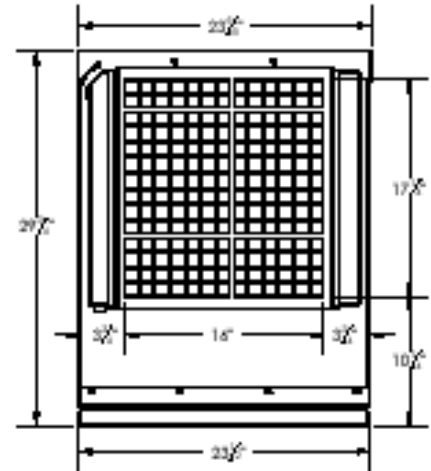

POWER TECHNOLOGY SOUTHEAST, INC.

WWW.POWERTECH-GEN.COM

800-760-0027

352-787-5545 FAX

LEESBURG, FLORIDA, U.S.A.

24 Hour Parts Availability

WWW.POWERTECHPARTS.COM

COOLING AIR FLOW ENTERS FROM THE BOTTOM OF THE BASE PAN

HEATED AIR IS EXPELLED HORIZONTALLY THROUGH THE RADIATOR

SPECIFICATIONS:

LENGTH: 50 3/4 "

HEIGHT: 29 3/8"

WIDTH: 23 5/8"

1095#

2.0 G.P.H. AT FULL LOAD

1 G.P.H AT HALF LOAD