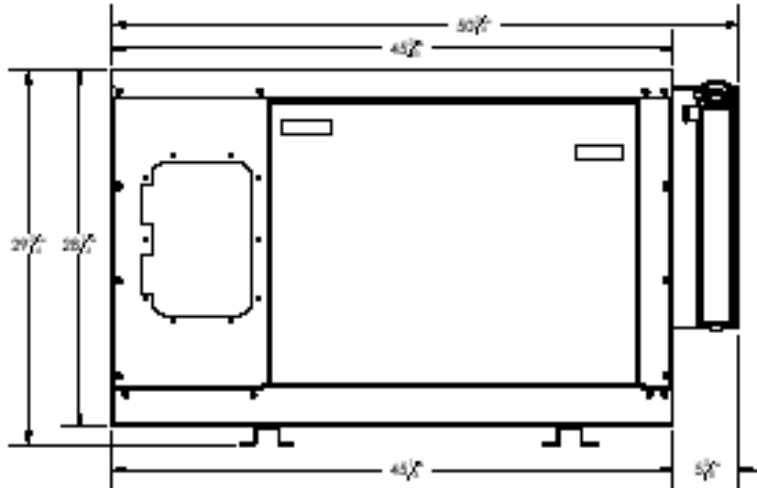

POWER TECHNOLOGY SOUTHEAST, INC.

WWW.POWERTECH-GEN.COM

800-760-0027

352-787-5545 FAX

LEESBURG, FLORIDA, U.S.A.

24 Hour Parts Availability

WWW.POWERTECHPARTS.COM

COOLING AIR FLOW ENTERS FROM THE BOTTOM OF THE BASE PAN

HEATED AIR IS EXPELLED HORIZONTALLY THROUGH THE RADIATOR

SPECIFICATIONS:

LENGTH: 50 3/4 "

HEIGHT: 29 3/8"

WIDTH: 23 5/8"

1095#

2.0 G.P.H. AT FULL LOAD

1 G.P.H AT HALF LOAD