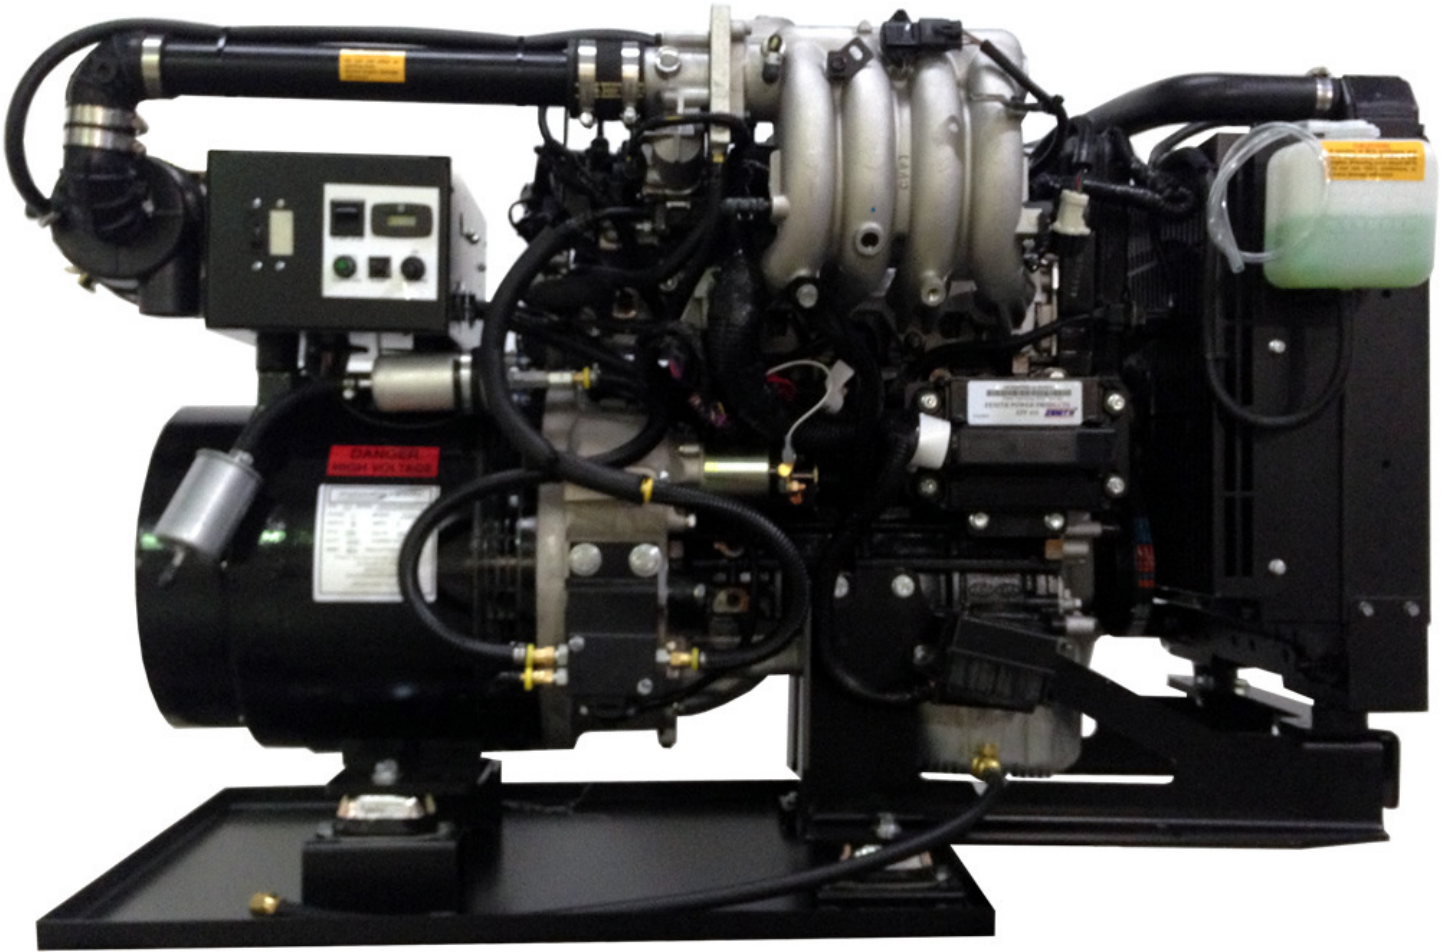

POWER TECH GENERATORS

PTSG

20

25

30

**LIQUID COOLED, LOW R.P.M. AUTOMOTIVE TYPE 1.6 LITER GAS ENGINE DELIVERS
20,000-30,000 WATTS PRIME CONTINUOUS POWER**

**COVERED BY POWER TECH'S
EXCLUSIVE 2 YEAR / 3000
HOUR LIMITED WARRANTY**

Available in Single Phase Or Three Phase, 60 or 50 Hz

- CARB AND EPA CERTIFIED 4 CYLINDER ENGINE
- 1800 R.P.M. Constant Speed Operation for long life (1500 RPM @ 50Hz)
- Alternating Current 4 Pole Synchronous Brushless Generator
- Automatic Voltage Regulator
- Main Line Set Mounted Circuit Breaker
- Isometric Vibration Isolated Mounting
- Radiator Cooled with Blower Fan, Fan Guards
- Dry Type Air Cleaner, Spin ON Oil Filter, In-Line Fuel Filter
- 12VDC Starting Motor
- Safety Shutdowns for High Water Temperature and Low Oil Pressure
- Critical Exhaust Silencer with Stainless Steel Exhaust Flex and Catalytic Converter
- Single Touch Start/Stop Switch with Condition Indicator Light
- Convenient Single Side Service and Corrosion Resistant Paint
- 12VDC Fuel Pump

POWER TECHNOLOGY SOUTHEAST, INC.

WWW.POWERTECH-GEN.COM

800-760-0027

FAX 352-787-5545

LEESBURG, FLORIDA, U.S.A.

20 & 25kW SPECIFICATIONS:

LENGTH: 51"

HEIGHT: 32"

WIDTH: 24"

740 #

30kW SPECIFICATIONS:

LENGTH: 60"

HEIGHT: 36"

WIDTH: 28"

950 #

POWER TECHNOLOGY SOUTHEAST, INC.