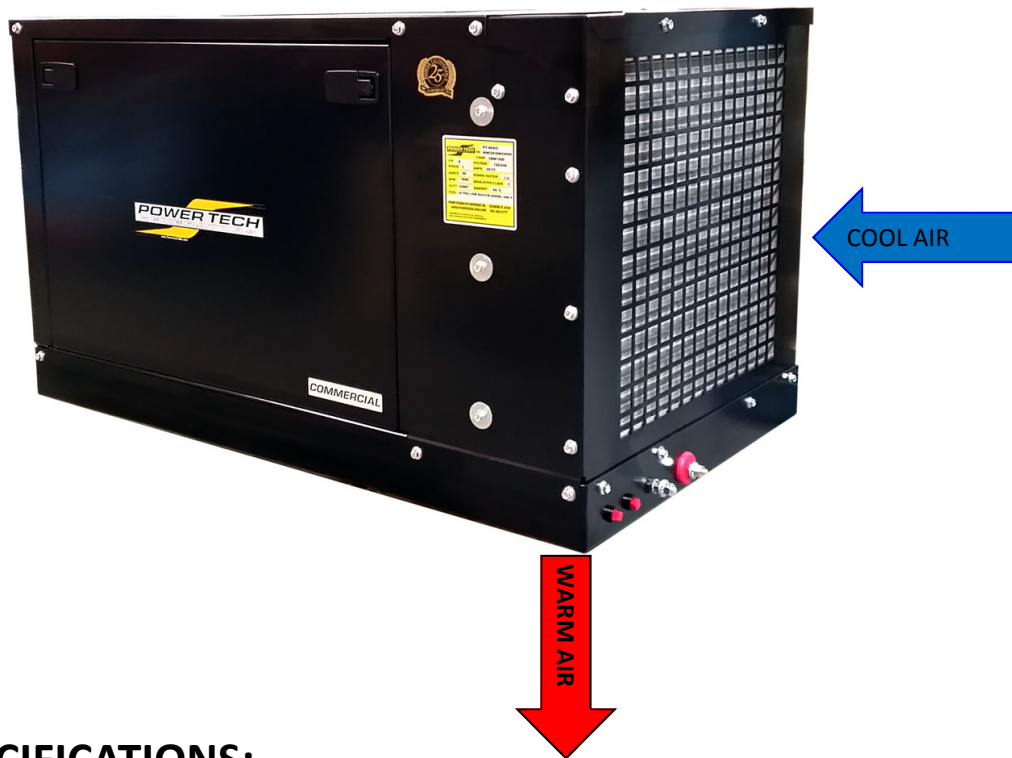

POWER TECH GENERATORS

**SUPER COMPACT DIESEL
POWERED ENCLOSED
UNIT OPERATES AT
65 DECIBELS AT FULL
LOAD**

PT-10KSic

Available in 120/240 VAC 60 Hz Single Phase

Optional Configuration 220VAC 50 Hz (10kW)

**COVERED BY POWER TECH'S
EXCLUSIVE 2 YEAR / 3000
HOUR LIMITED WARRANTY**

POWER TECHNOLOGY SOUTHEAST, INC.

WWW.POWERTECH-GEN.COM

800-760-0027

352-787-5545 FAX

LEESBURG, FLORIDA, U.S.A.

- Tier 4f Kubota 1505 CARB AND EPA CERTIFIED
- 1800 RPM Operation for long life
- Sound Attenuated Polyester Powder Coated Aluminum Enclosure
- Brushless Alternating Current Generator
- Automatic Voltage Regulator
- Main Line Set Mounted Circuit Breaker
- Flat Bottom Plate for ease of installation
- High Ambient Aluminum Radiator with Super Quiet Clutch Fan
- Dry Type Air Cleaner, Spin on Lube & Fuel Filters
- 12VDC Starting Motor, 30 AMP 12VDC Battery Charging Alternator
- Safety Shutdowns for High Water Temperature and Low Oil Pressure
- Integral Critical Exhaust Silencer with Stainless Steel Exhaust Flex
- Single Touch Start/Stop Switch with Condition Indicator Light
- Convenient Single Side Service
- Notched enclosure for easier AC and DC Wiring connections with external Fuel and Battery Ports and Direct Coolant Fill Access
- Easy Access 12VDC Fuel Pump
- Kevlar Long Life Belt with Pre-Installed spare
- Field Switchable Engine Exhaust Exit Port (Down or Side Out)

SPECIFICATIONS:
LENGTH: 44.75"
WIDTH: 25"
HEIGHT: 23.75"
650#
FULL LOAD: 1 G.P.H.
HALF LOAD: .5 G.P.H.

Quiet, Dependable Power

Power Tech products are the pinnacle of perfection in power generation. We are one of the world's leading manufacturers and suppliers of mobile diesel generators. We offer an expansive generator selection ranging from 3KW to 300 KW for standby, marine generators, military projects and gas/diesel electric vehicles. Our products are distributed worldwide from our manufacturing base in Leesburg, Florida.