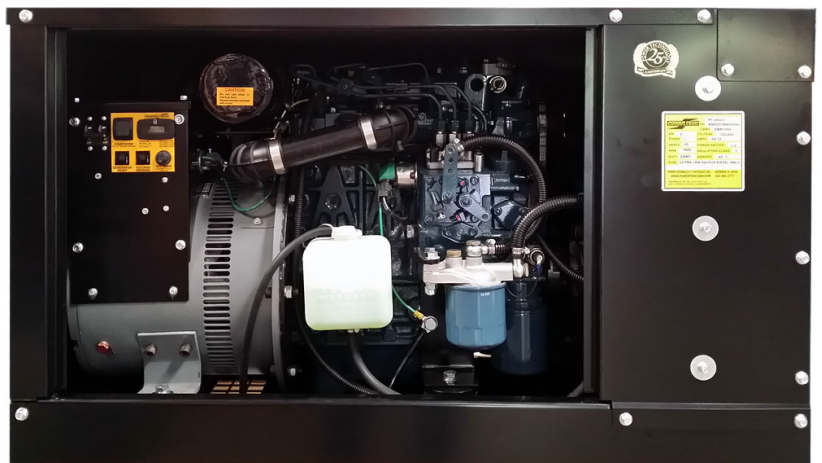

POWER TECH GENERATORS

**SUPER COMPACT DIESEL
POWERED ENCLOSED
UNIT OPERATES AT
65 DECIBELS AT FULL
LOAD**

PT-10KSic

Available in 120/240 VAC 60 Hz Single Phase

Optional Configuration 220VAC 50 Hz (10kW)

**COVERED BY POWER TECH'S
EXCLUSIVE 2 YEAR / 3000
HOUR LIMITED WARRANTY**

POWER TECHNOLOGY SOUTHEAST, INC.

WWW.POWERTECH-GEN.COM

800-760-0027

352-787-5545 FAX

LEESBURG, FLORIDA, U.S.A.

- Tier 4f Kubota 1505 CARB AND EPA CERTIFIED
- 1800 RPM Operation for long life
- Sound Attenuated Polyester Powder Coated Aluminum Enclosure
- Brushless Alternating Current Generator
- Automatic Voltage Regulator
- Main Line Set Mounted Circuit Breaker
- Flat Bottom Plate for ease of installation
- High Ambient Aluminum Radiator with Super Quiet Clutch Fan
- Dry Type Air Cleaner, Spin on Lube & Fuel Filters
- 12VDC Starting Motor, 30 AMP 12VDC Battery Charging Alternator
- Safety Shutdowns for High Water Temperature and Low Oil Pressure
- Integral Critical Exhaust Silencer with Stainless Steel Exhaust Flex
- Single Touch Start/Stop Switch with Condition Indicator Light
- Convenient Single Side Service
- Notched enclosure for easier AC and DC Wiring connections with external Fuel and Battery Ports and Direct Coolant Fill Access
- Easy Access 12VDC Fuel Pump
- Kevlar Long Life Belt with Pre-Installed spare
- Field Switchable Engine Exhaust Exit Port (Down or Side Out)

SPECIFICATIONS:
LENGTH: 44.75"
WIDTH: 25"
HEIGHT: 23.75"
650#
FULL LOAD: 1 G.P.H.
HALF LOAD: .5 G.P.H.

Quiet, Dependable Power

Power Tech products are the pinnacle of perfection in power generation. We are one of the world's leading manufacturers and suppliers of mobile diesel generators. We offer an expansive generator selection ranging from 3KW to 300 KW for standby, marine generators, military projects and gas/diesel electric vehicles. Our products are distributed worldwide from our manufacturing base in Leesburg, Florida.